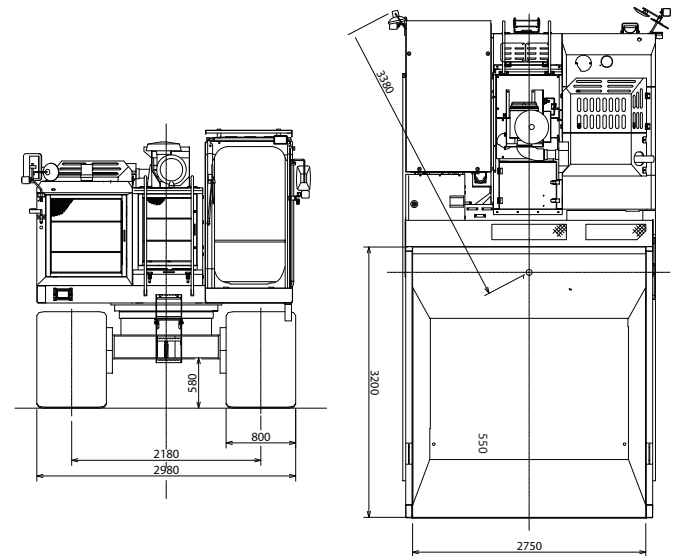

LOISELET
LOCATION - VENTE - SERVICE

MOROOKA MST 2200VDR

MADE IN JAPAN

PAYLOAD

360° ROTATION

CATERPILLAR DIESEL

TRACK WIDTH

Specifications

Make	Morooka
Model	MST 2200VDR
Payload	11000kg
Unladen Weight	16000kg
Maximum Speed	10 KPH / 6.2 MPH
Engine Make & Model	CAT C7.1 T4i
Engine Type	6 cylinder liquid cooled diesel
Engine Power @ 2000rpm	186 KW / 249 HP
Ground Pressure Empty	35.4 KPA / 5.13 PSI
Ground Clearance	580 mm
Fuel Type	Diesel

Dimensions

Overall Length	5900 mm
Overall Width	2980 mm
Overall Height	3200 mm
Track Centres	2180 mm
Track Width	800 mm
Dump Body Length Internal	3200 mm
Dump Body Width Internal	2750 mm

MOROOKA
MST 2200VDR