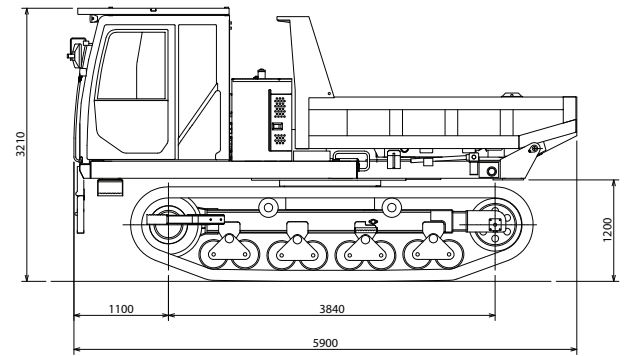

LOISELET
LOCATION - VENTE - SERVICE

MOROOKA MST 2200VDR

MADE IN JAPAN

PAYLOAD

360° ROTATION

CATERPILLAR DIESEL

TRACK WIDTH

Specifications

Make	Morooka
Model	MST 2200VDR
Payload	11000kg
Unladen Weight	16000kg
Maximum Speed	10 KPH / 6.2 MPH
Engine Make & Model	CAT C7.1 T4i
Engine Type	6 cylinder liquid cooled diesel
Engine Power @ 2000rpm	186 KW / 249 HP
Ground Pressure Empty	35.4 KPA / 5.13 PSI
Ground Clearance	580 mm
Fuel Type	Diesel

Dimensions

Overall Length	5900 mm
Overall Width	2980 mm
Overall Height	3200 mm
Track Centres	2180 mm
Track Width	800 mm
Dump Body Length Internal	3200 mm
Dump Body Width Internal	2750 mm

MOROOKA
MST 2200VDR